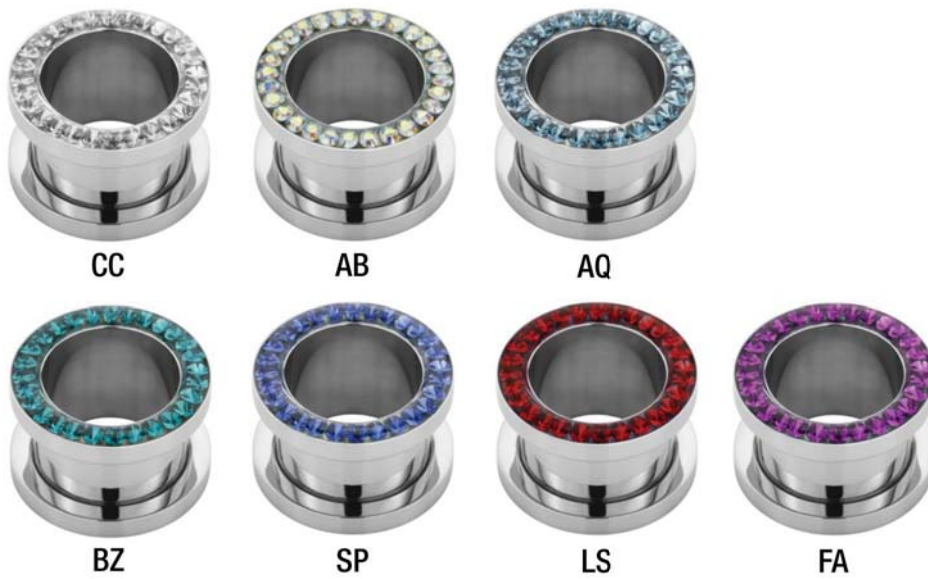

High Polished Tunnel with SWAROVSKI Crystals

SNC No.: S100-020

Außen-Durchmesser/Diameter

1,2 mm	1,6 mm	2 mm
2,5 mm	3 mm	4 mm
5 mm	6 mm	8 mm
10 mm	12 mm	

Supernova
Concept